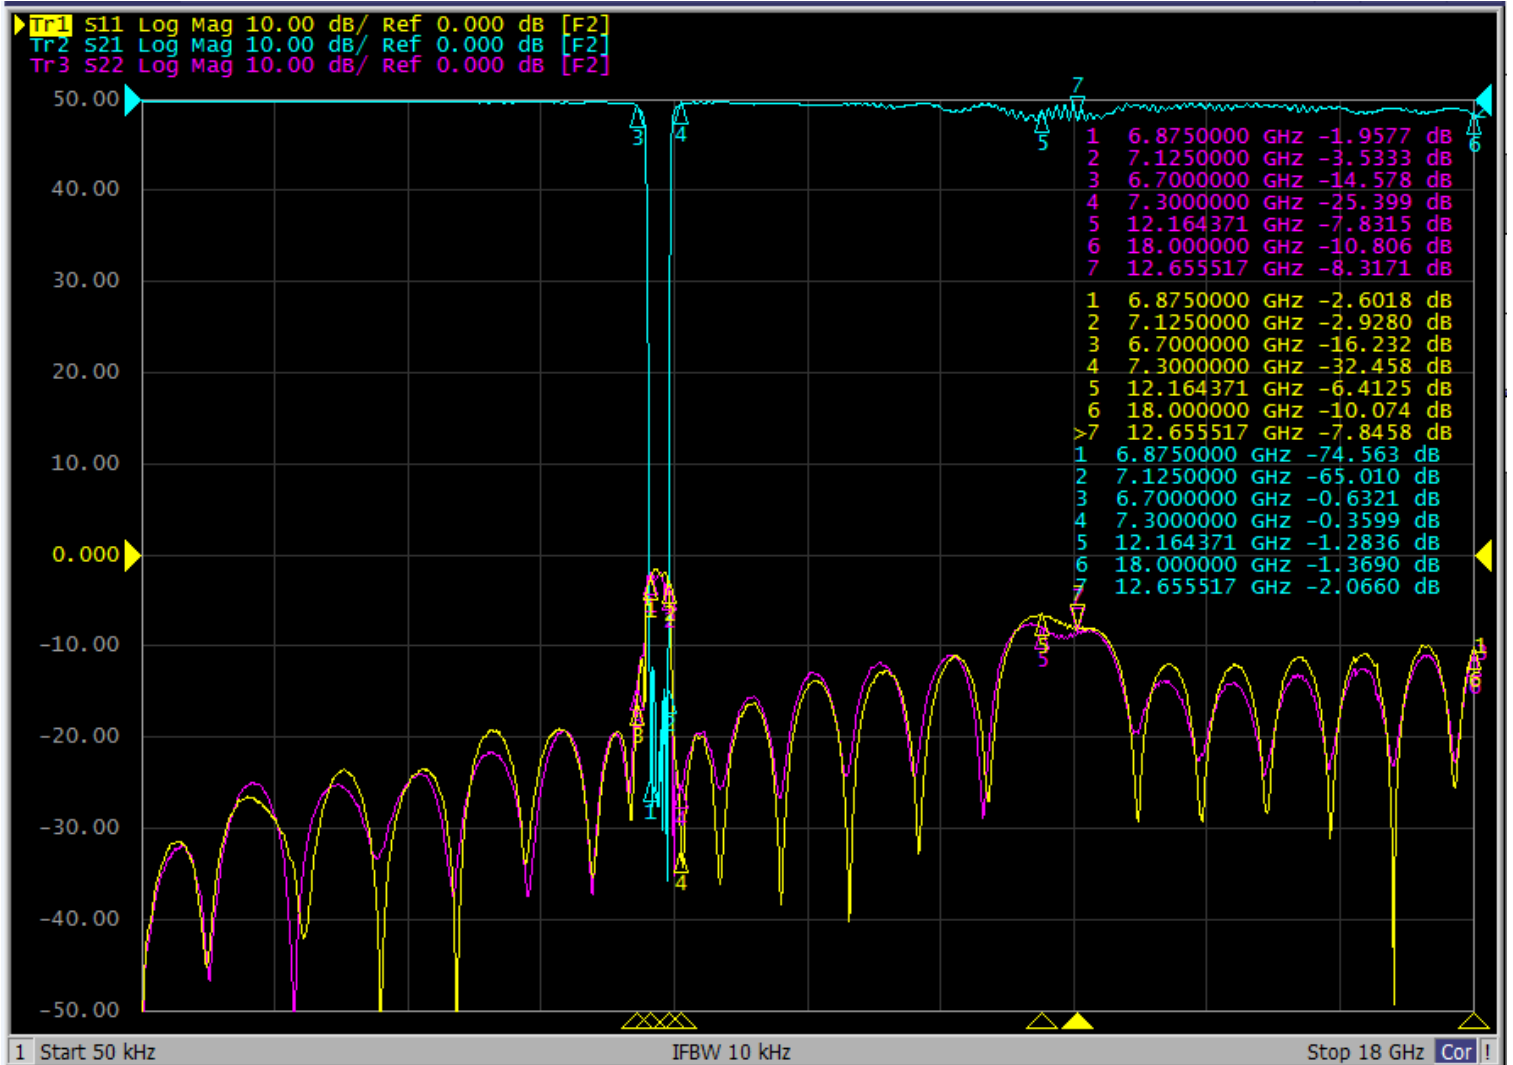

Wake up your further dream.

WFIL-N6875-7125F

6875-7125MHz Notch Filter/SMA

Above products are original from Warison Technology Inc. www.warisontech.com