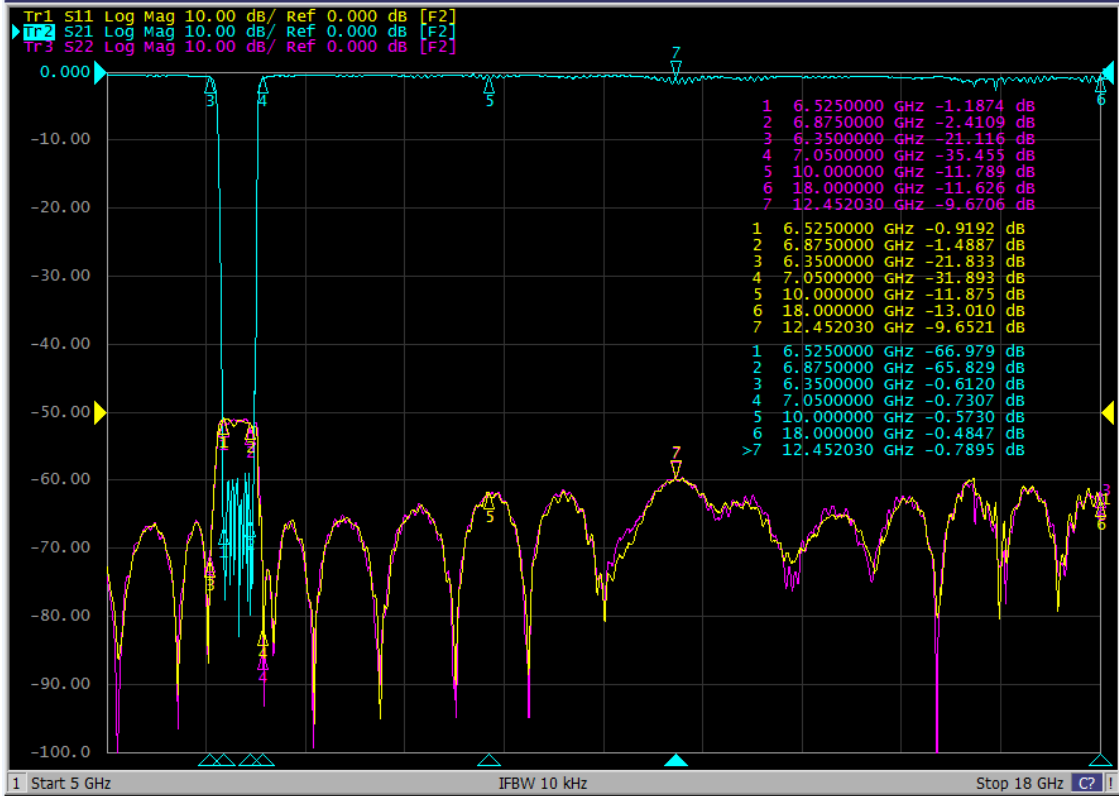

Wake up your further dream.

WFIL-N6525-6875F

6525-6875MHz Notch Filter/SMA

Above products are original from Warison Technology Inc. www.warisontech.com