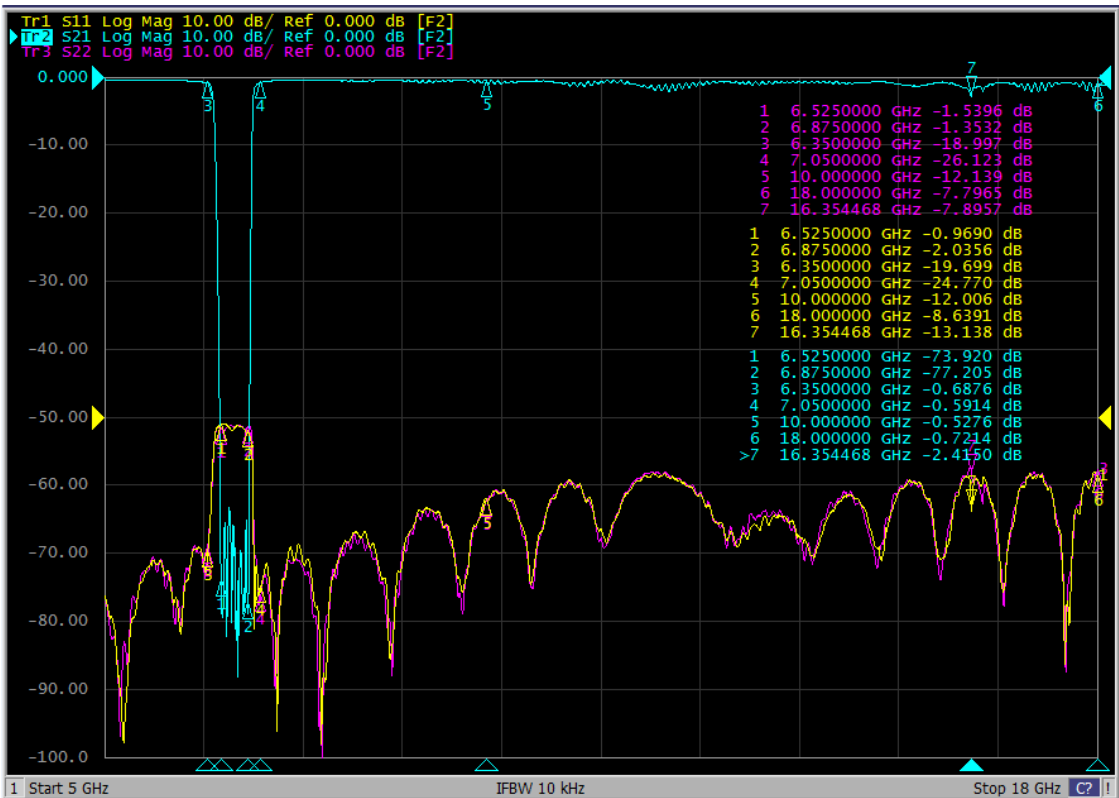

Wake up your further dream.

WFIL-N6525-6875F

6525-6875MHz Notch Filter/SMA

Above products are original from Warison Technology Inc. www.warisontech.com