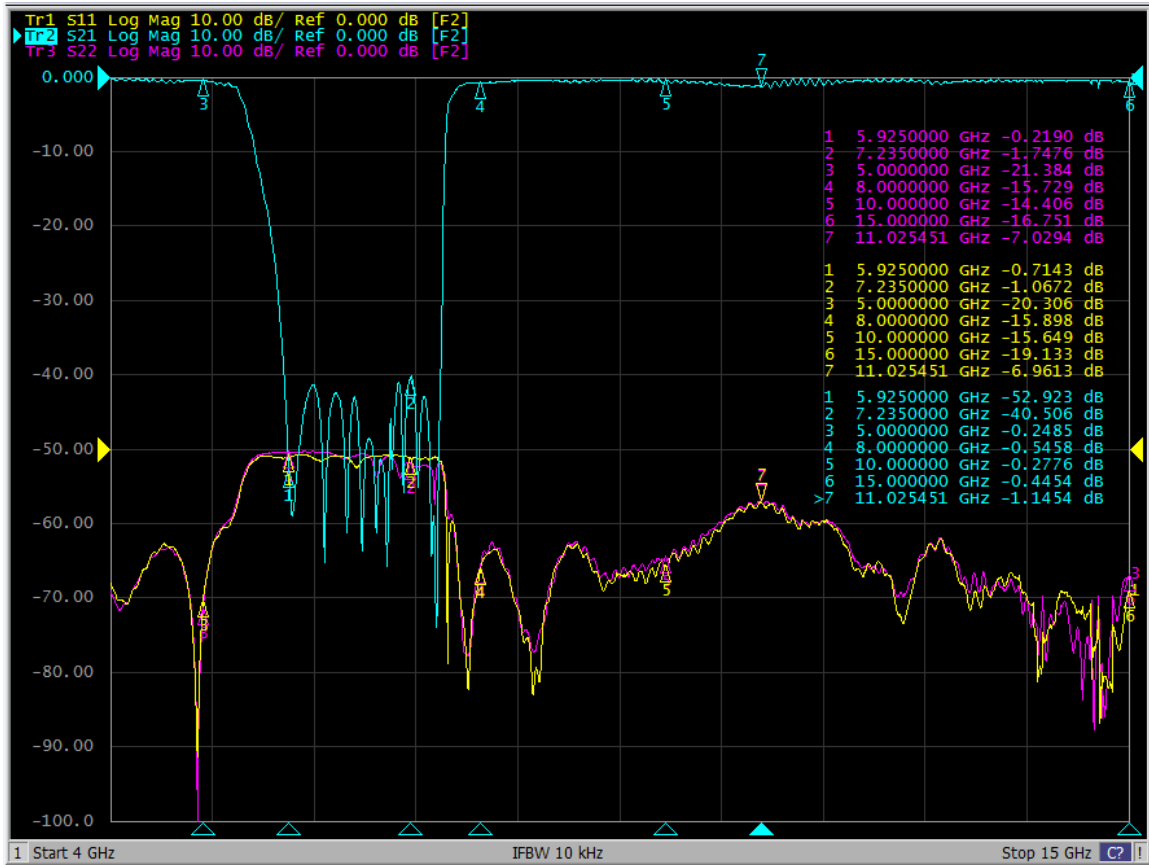

Wake up your further dream.

WFIL-N5925-7235F

5925-7235MHz Notch Filter/SMA

Above products are original from Warison Technology Inc. www.warisontech.com