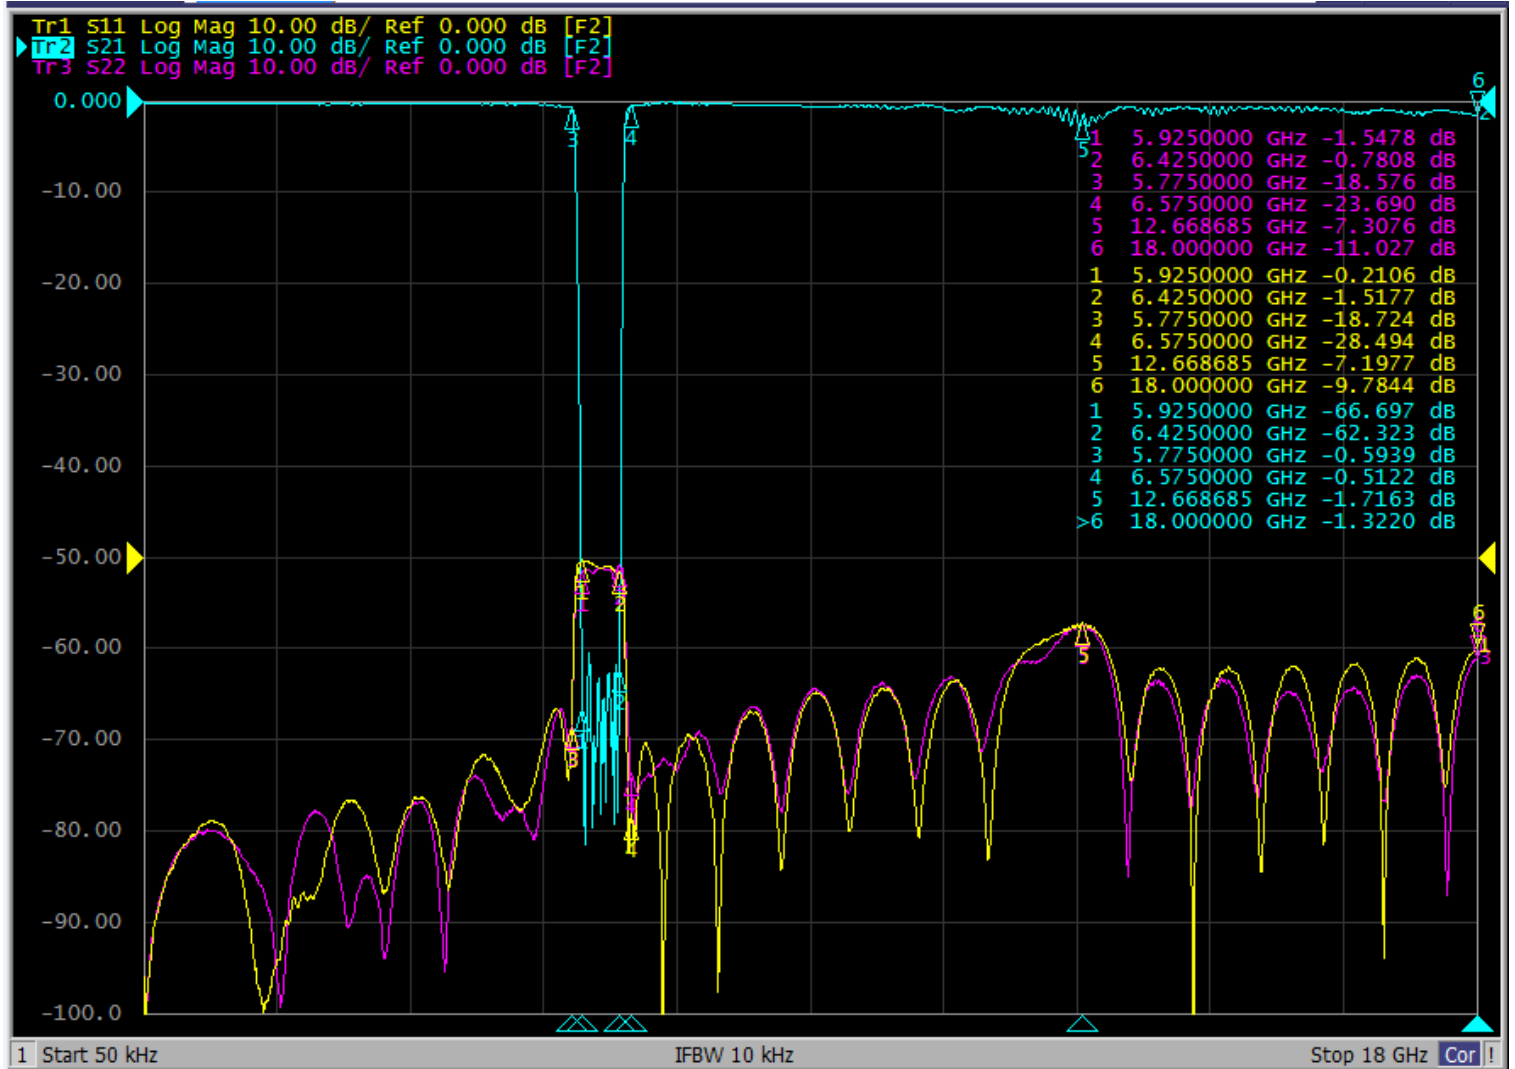

Wake up your further dream.

WFIL-N5925-6425F

5925-6425MHz Notch Filter/SMA

Above products are original from Warison Technology Inc. [www.warisontech.com](http://www.warisontech.com)