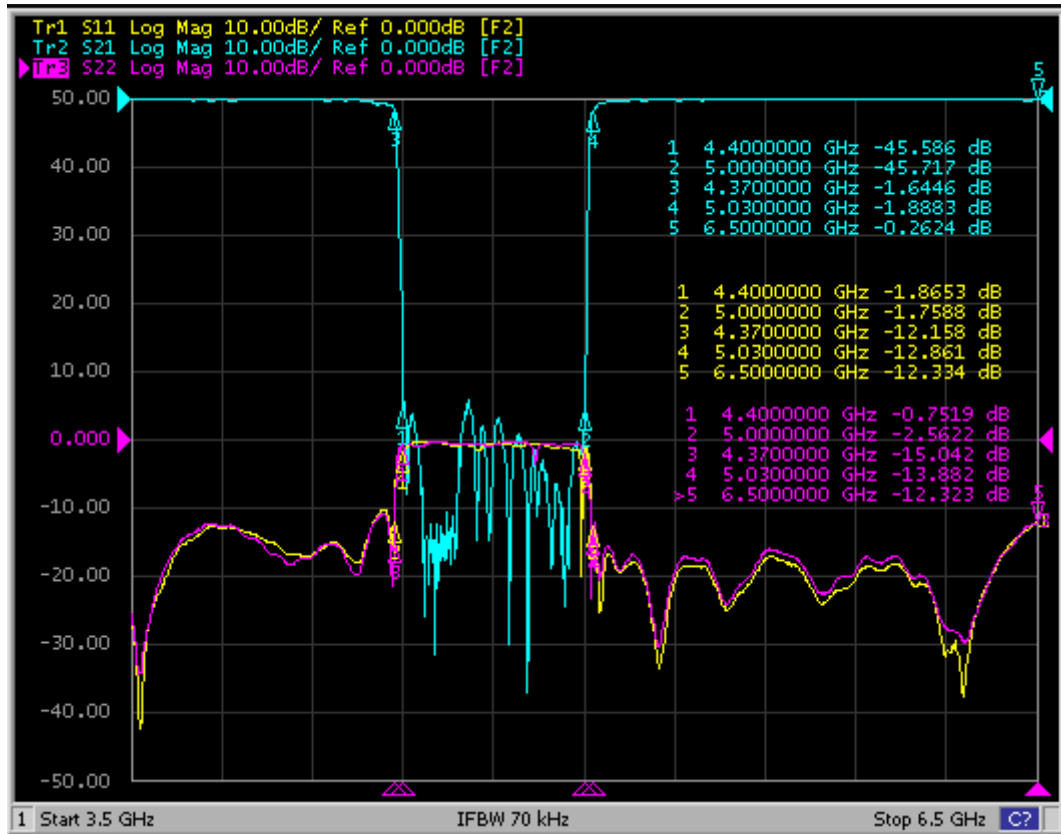

Wake up your further dream.

WFIL-N4400-5000F-01

4400-5000MHz Notch Filter/SMA

Above products are original from Woken Technology Inc. [www.wokentech.com](http://www.wokentech.com)