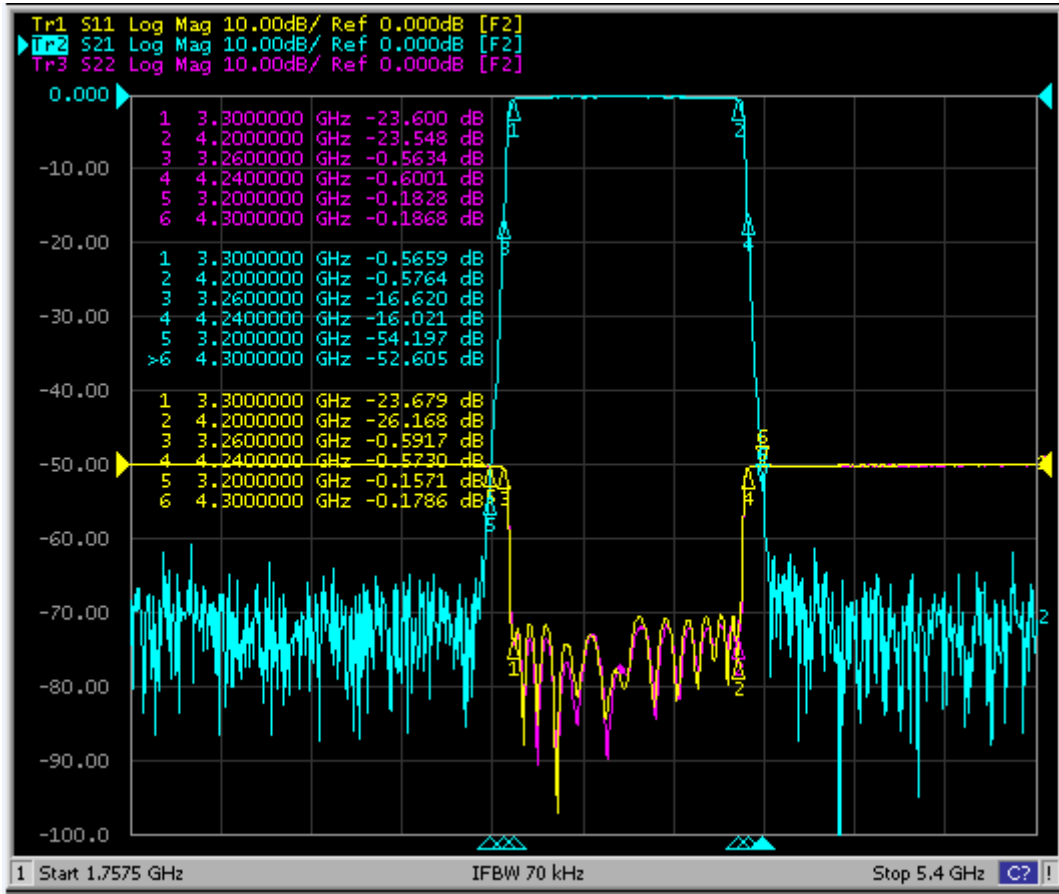

Wake up your further dream.

**WFIL-B3300-4200F**

**3300-4200MHz Bandpass Filter/SMA**

Above products are original from Woken Technology Inc. [www.woken.com](http://www.woken.com)