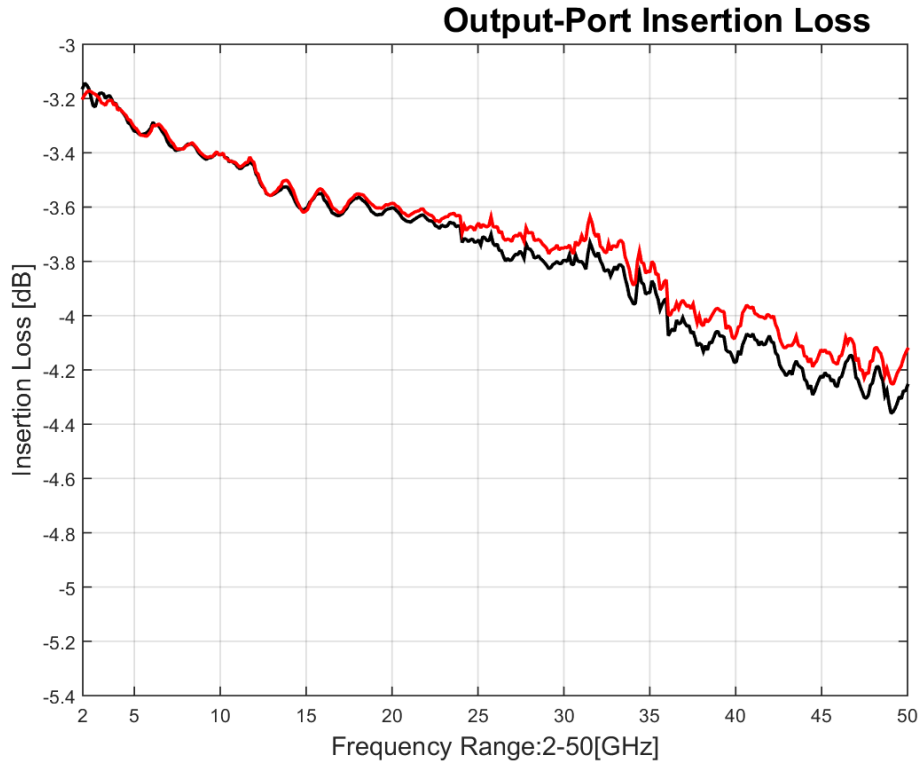

Wake up your further dream.

WDIV-2I2-502420

2-50GHz 2.4mm 16W 2Way Isolated Power Divider

Above products are original from Woken Technology Inc. [www.wokentech.com](http://www.wokentech.com)

Wake up your further dream.

Input Port VSWR

Output-Port VSWR

Wake up your further dream.

### Output Port Amplitude Balance