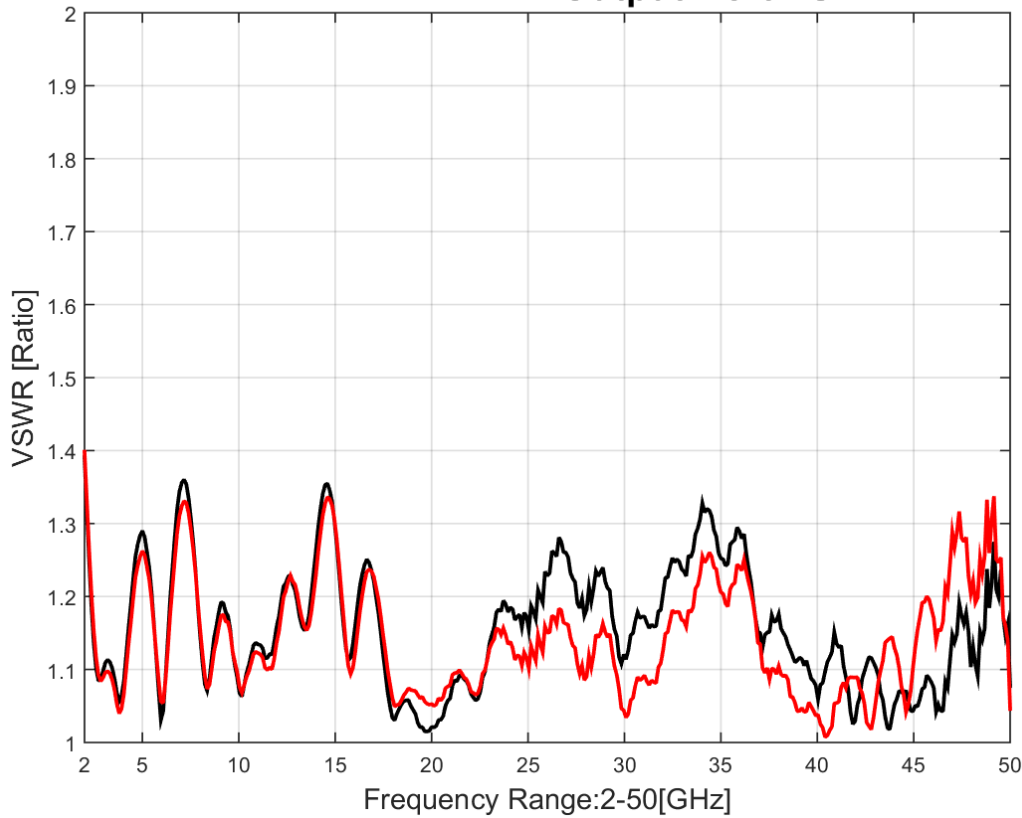

Wake up your further dream.

WDIV-2I2-502420

2-50GHz 2.4mm 16W 2Way Isolated Power Divider

Above products are original from Woken Technology Inc. [www.wokentech.com](http://www.wokentech.com)

Wake up your further dream.

Input Port VSWR

Output-Port VSWR

Wake up your further dream.

### Output Port Amplitude Balance