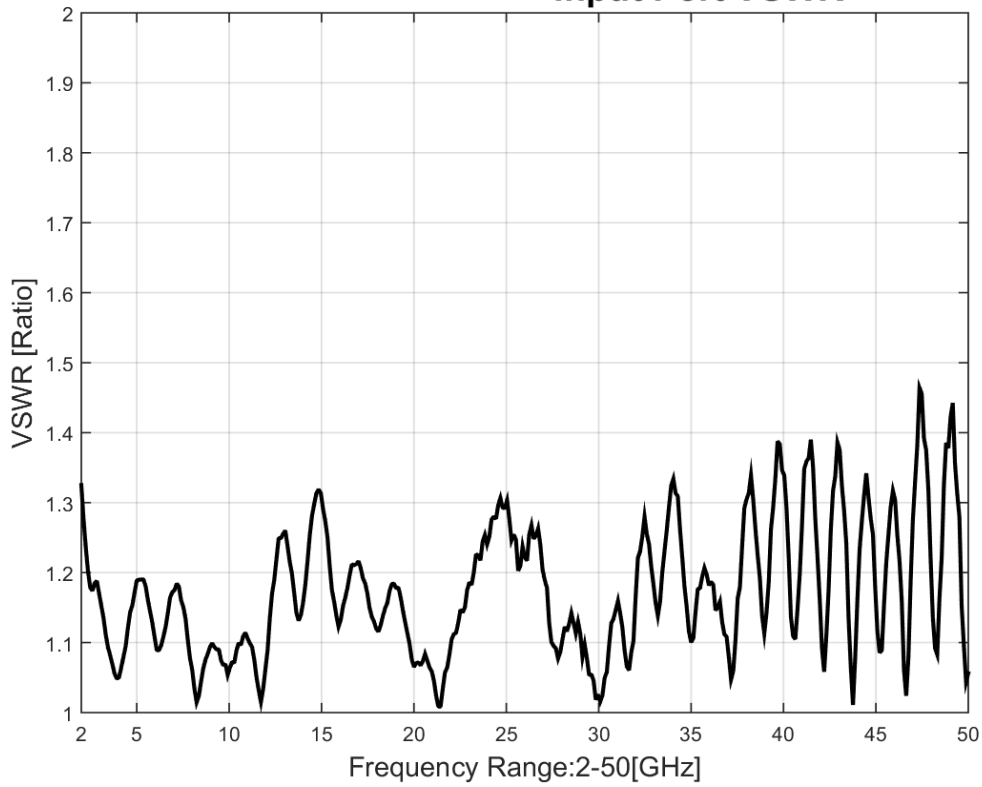

Wake up your further dream.

WDIV-2I2-502420

2-50GHz 2.4mm 16W 2Way Isolated Power Divider

Above products are original from Woken Technology Inc. [www.wokentech.com](http://www.wokentech.com)

Wake up your further dream.

Input Port VSWR

Output-Port VSWR

Wake up your further dream.

### Output Port Amplitude Balance