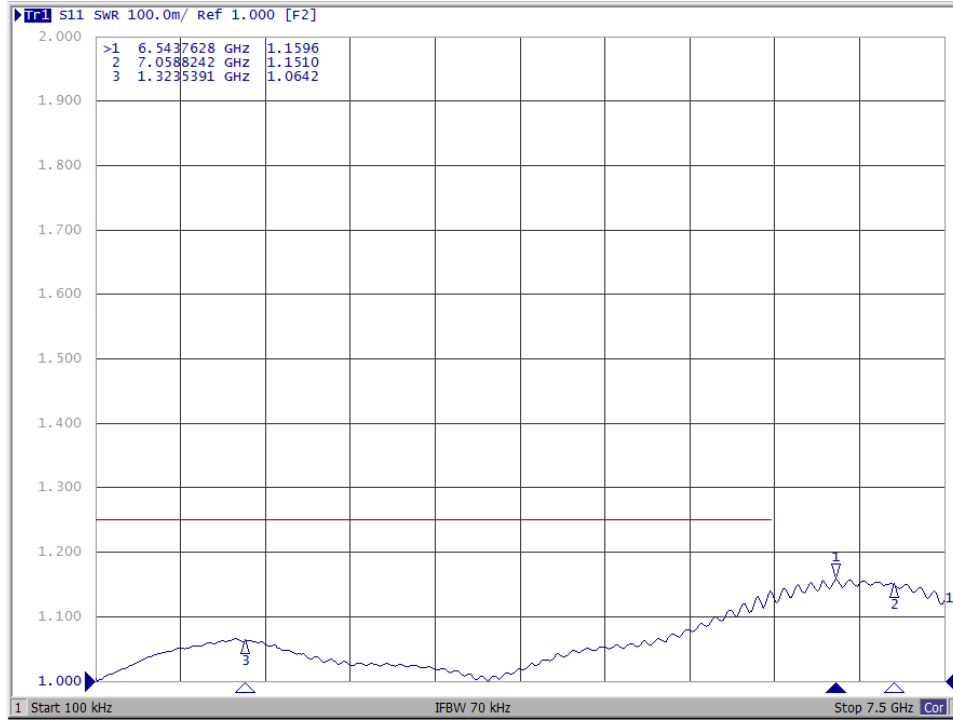

Wake up your further dream.

STI01-4006

8GHz Nex10 Male to N Female Adapter Low PIM:<160 dBc

Above products are original from Solvang Technology Inc. www.solvangtech.com