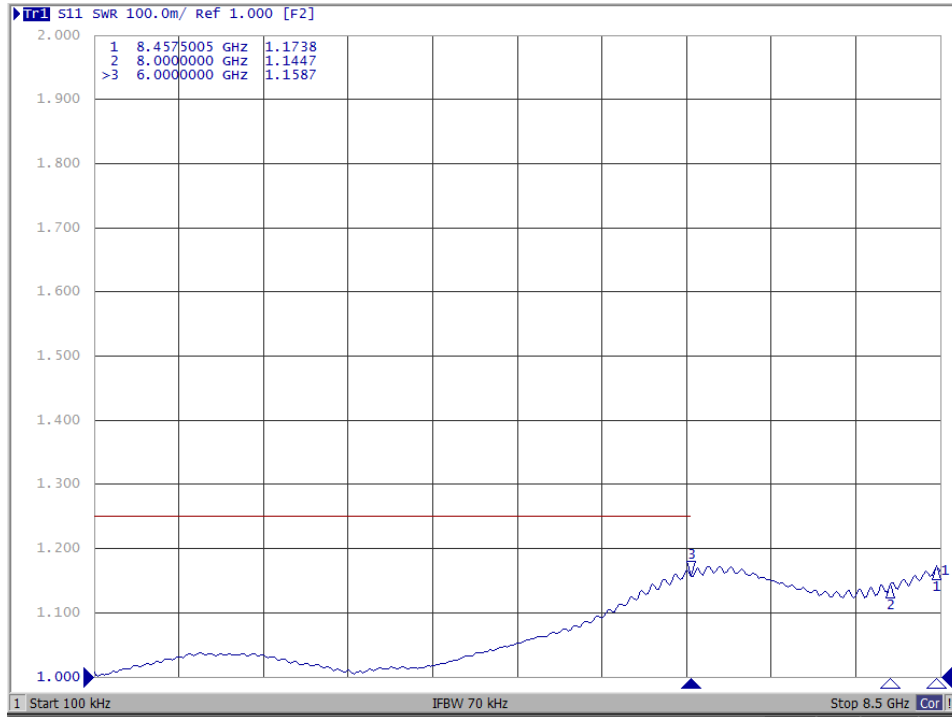

Wake up your further dream.

STI01-4004

8GHz Nex10 Male to SMA Female Adapter Low PIM:<155 dBc

Above products are original from Solvang Technology Inc. www.solvangtech.com