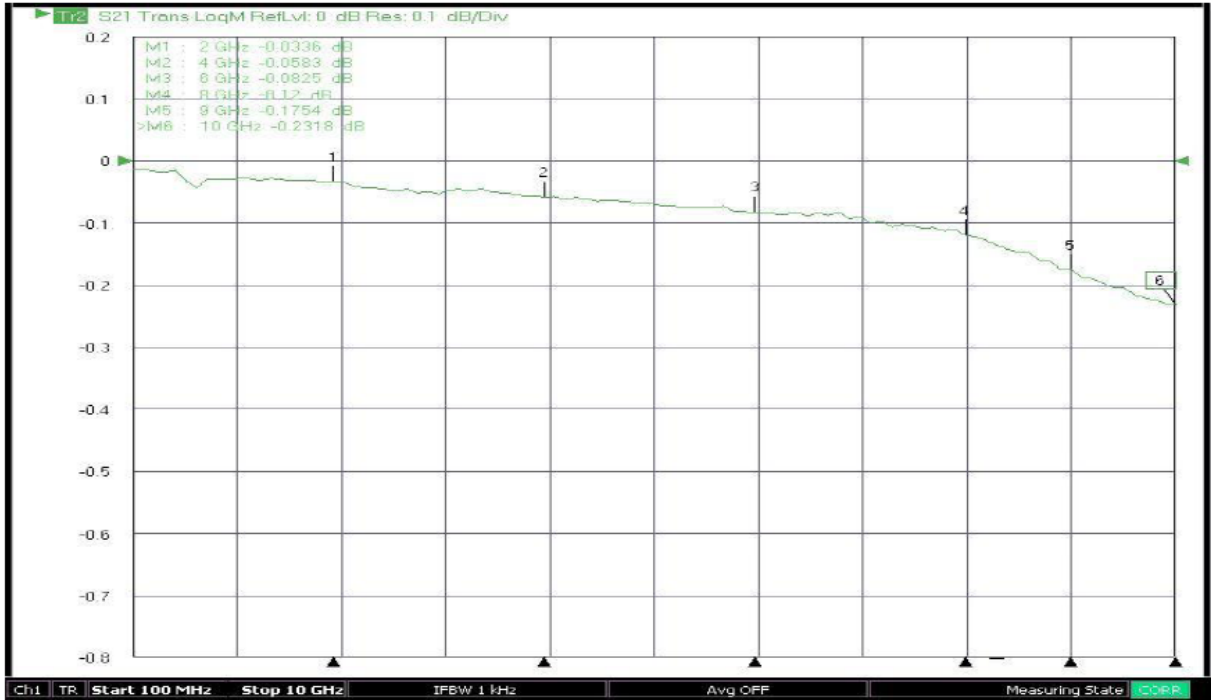

Wake up your further dream.

90193-001-F

10GHz 50Ω IP I(F)-SMA(F) Probe Adapter/Gold

Wake up your further dream.