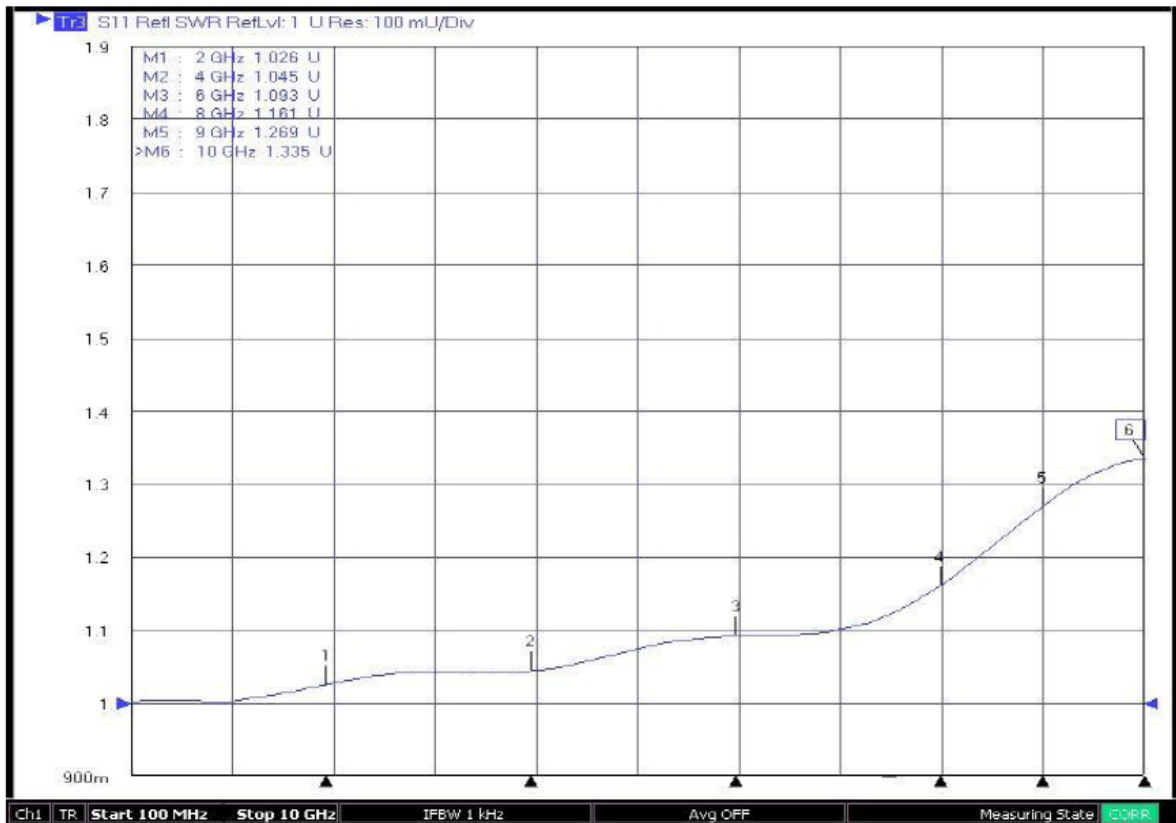

Wake up your further dream.

90193-001-F

10GHz 50Ω IP I(F)-SMA(F) Probe Adapter/Gold

Wake up your further dream.