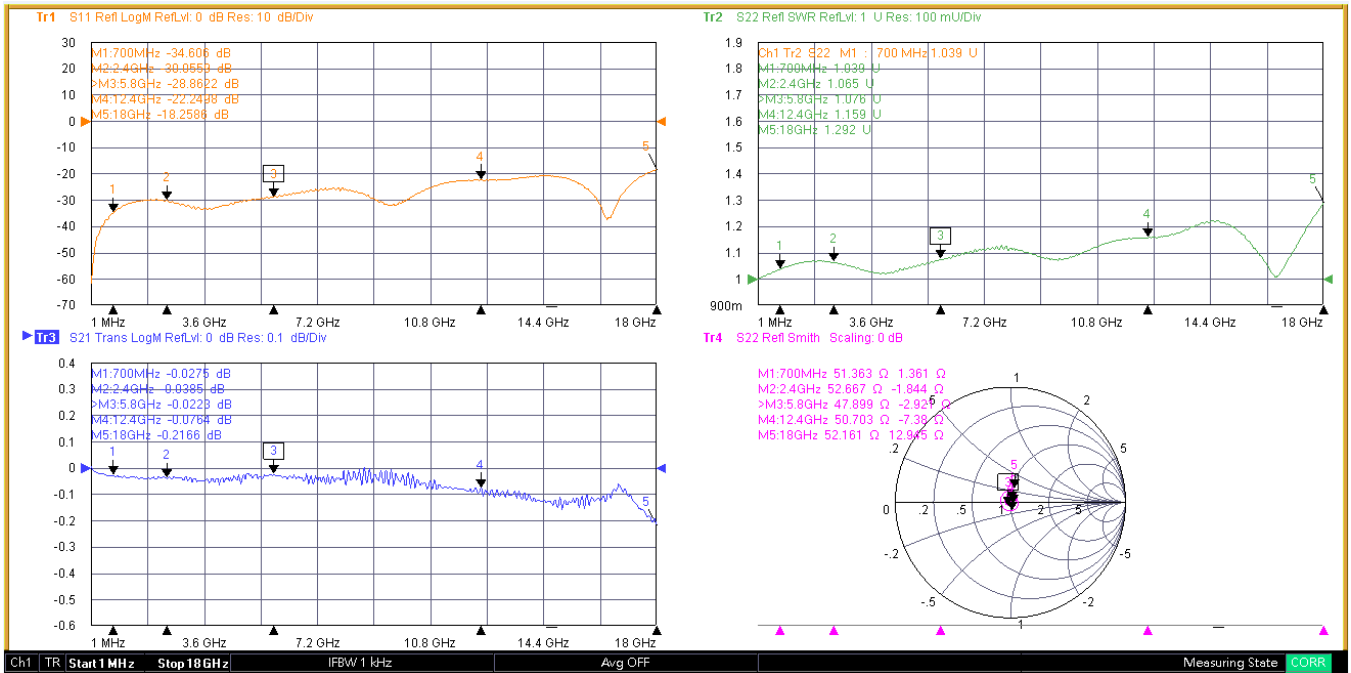

Wake up your further dream.

0169A00180001W

18GHz SMA SPDT Multiple Port RF Switch Box

VSWR/IL

Isolation