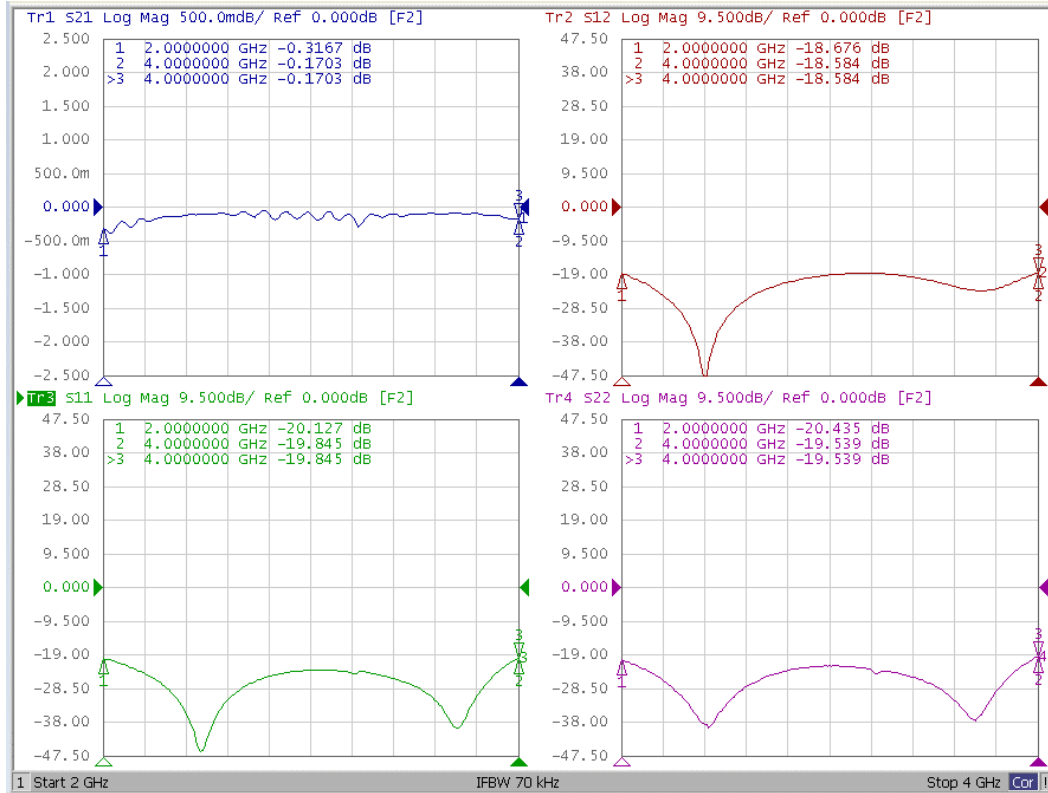

Wake up your further dream.

0130A19204001R

2-4GHz 19dB A:100W I/L0.5dB VSWR:1.25 SMA CW Circulator

Port 1-2

Port 2-3