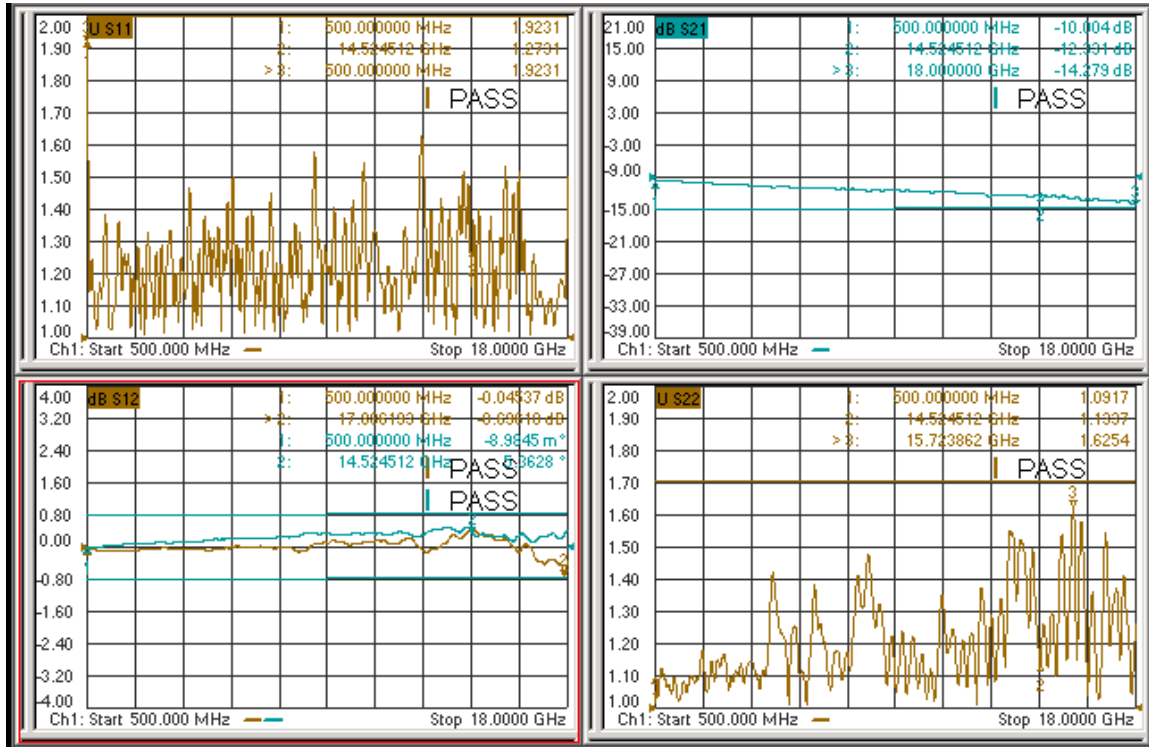

Wake up your further dream.

0120A08051801M

0.5-18GHz 8Way SMA 30W Isolated Power Divider

Insertion Loss/VSWR/Amplitude/Phase

Isolation