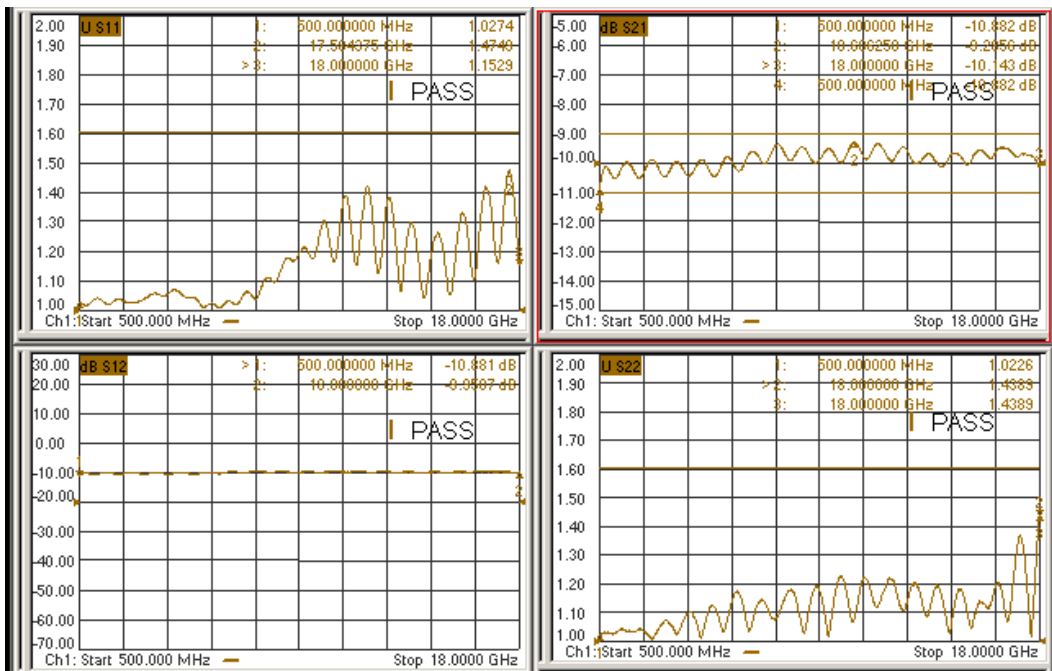

Wake up your further dream.

0110A051810-10

0.5-18GHz SMA 10dB 30W Directional Coupler

Insertion Loss

Coupling Flatness/VSWR

Wake up your further dream.

Directivity