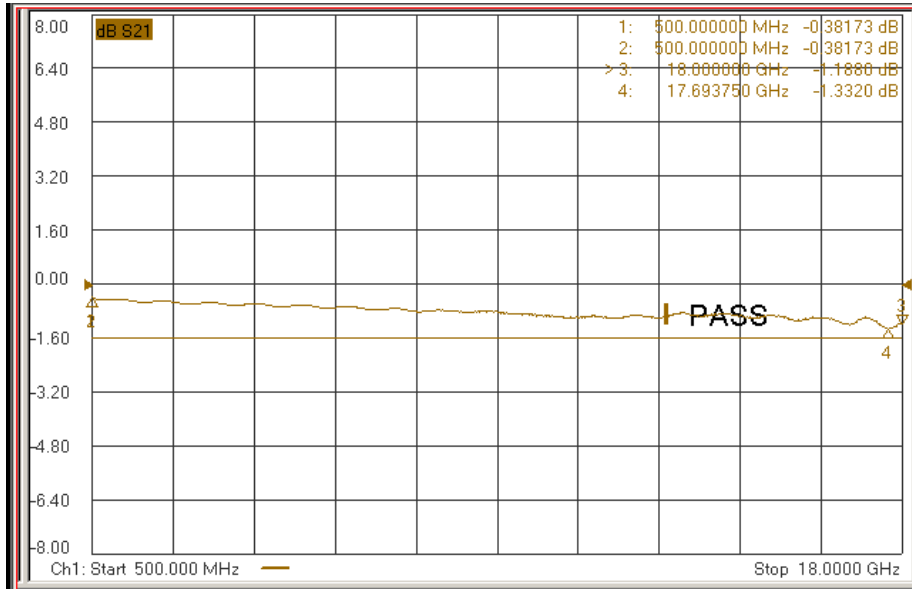

Wake up your further dream.

0110A051810-10

0.5-18GHz SMA 10dB 30W Directional Coupler

Insertion Loss

Coupling Flatness/VSWR

Wake up your further dream.

Directivity